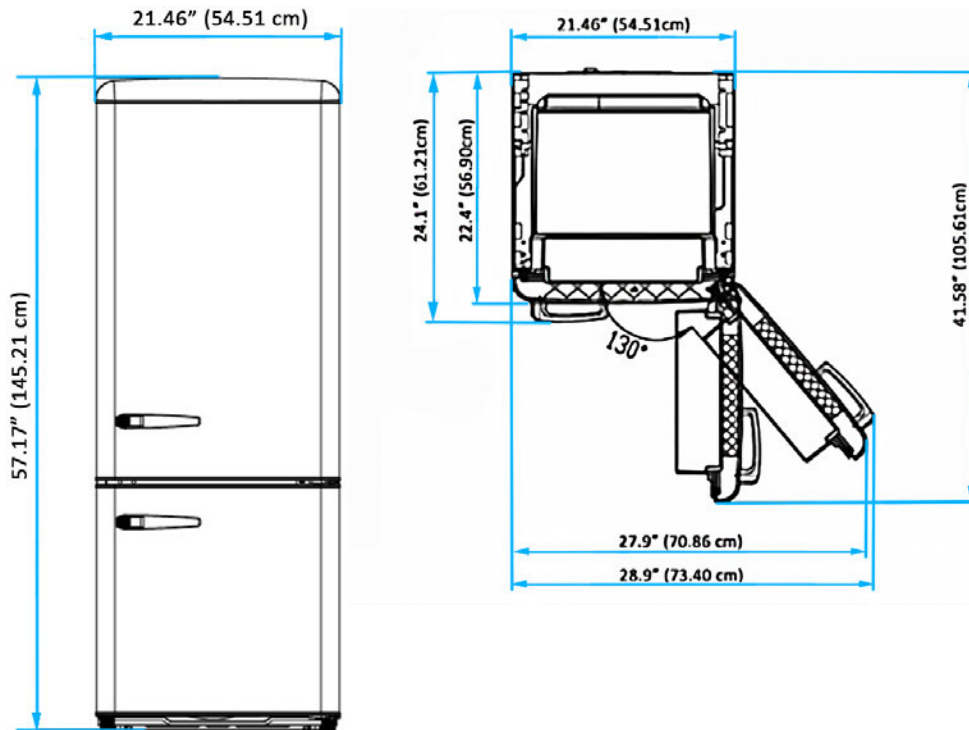

7 cu. ft. refrigerator with bottom freezer

iio care
24-month
protection
coverage

Most energy
efficient
refrigerator
2021

Specifications

Dimensions W x D x H	21.5" x 24.1" x 57.2"	Net Weight	116lbs / 53kg
Climate Rating	Sub Tropic / Tropic 109 °F / 43 °C	Noise Level	42 dBA
Cooling System	Auto defrost (static)	Annual Energy Consumption	292 kWh/year
Control System	Adjustable mechanical	Compressor	Low noise
Inner Illumination	LED	Refrigerant type	R600a
Total Net Volume	7 cubic feet	Glass Shelves	3 Adjustable safety glass
Fresh Food Net Volume	5.3 cubic feet	Door Shelves	3 Adjustable
Freezer Food Net Volume	1.7 cubic feet	Crispers	1
Power Supply	110V / 60Hz / 1.2 A	Freezer Drawers	2
Electrical Cord Length	6 feet	Ice Cube Tray	Yes

Whatever space you have in your life, whether it's a first loft, townhome, Airbnb, cottage or dream house, we will help you find and fill it with truly personal home appliances that you'll love. Delightful design, smart technology, future-friendly efficiency... we'll help you create a place in the world that you're proud to show off, and where you can be you.

Specifications subject to change without notice.

© 2022 iio kitchen. All rights reserved.

iio™
turn your space into your place

1-833-446-4461 www.iioKitchen.com